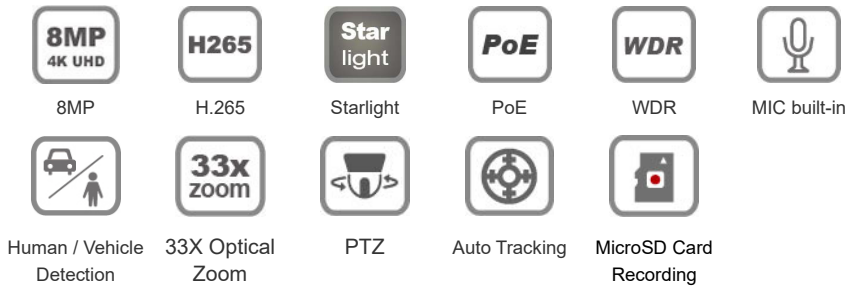

## AI-based 8MP H.265 33X Speed Dome IP Camera

### FEATURES

- **Starlight visibility** to offer clear & color images even at night
- Zoom lens of f4.5 ~ f148.5mm with **33X optical zoom**, suitable for various monitoring environments
- **AI-based human / vehicle detection** supported to avoid false detection alarms
- **PTZ control** with **Auto Tracking** for seamless monitoring:
- MicroSD card support (up to 256GB) for **video storage**
- **ONVIF** standard supported to simplify system integration
- **POE (Power-over-Ethernet)** support to eliminate the use of power cables and reduce installation costs
- **Microphone built-in** for audio recording and **line out support** for audio broadcasting
- IR effective range **up to 120 meters** for night surveillance
- **WDR** to increase image recognizability in overexposure and dark areas
- **Remote Surveillance**  
**Compatible** with **Internet Explorer 6** and above, **Microsoft Edge** & **Google Chrome**

### ■ Video

Compression	H265 / H.264	
Video Resolution	Main Stream	8MP (3840x2160) / 6MP (3072x2048) / 5MP (2592x1944) / 4MP (2560x1440) / 3MP (2304x1296) / 2MP (1080P) / 720P
	Sub Stream	2MP (1080P) / 720P / 720x480 / VGA / 640x360 / 480x360 / CIF
Frame Rate	4K (8MP) @ 20FPS	
Video Profile	High profile / Main profile / Base profile	
Multiple Video Streaming	3 streams	
Bitrate Control	512Kbps - 12Mbps, VBR/CBR	
Image Enhancement	WDR / BLC / HLC / 2D DNR / 3D DNR / AWB / MWB / AGC	
Day / Night Switch	Auto / Color / (B/W) / Timing	
Forced Anti-flicker	YES	
Defog	YES	
White Balance	Auto / Manual	
Image Orientation	Rotate / Mirror	
Privacy Mask	YES	
Text Overlay	YES	
OSD Title	Location / font size / text configurable; text input (English & Chinese characters) and image upload (BMP) supported	