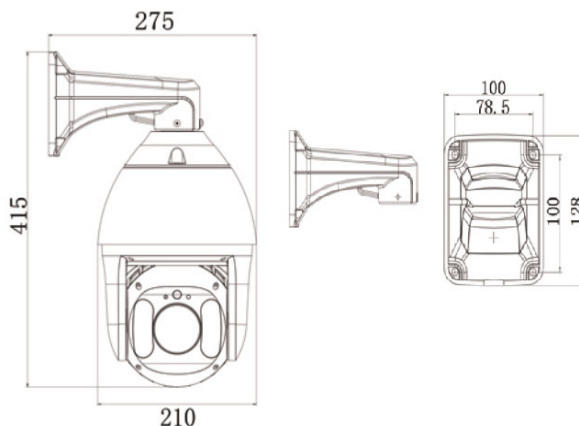

### DIMENSIONS

### ■ Device

Image Sensor	1/2.8" SONY CMOS
Max. Resolution	3840 x 2160
Lens	f4.5-148.5mm / F1.6 - F3.5
Viewing Angle	Tele 2.3° ~ Wide 60.5° (Diagonal)
Min Illumination	0.001 Lux (IR LED off), 0 Lux (IR LED on)
Shutter Speed	AUTO, 1/25s ~ 1/100000s
IR LED	8 units
IR Effective Distance	Up to 120 meters
Day / Night	YES
WDR Mode	YES (120dB)
RTC (real-time clock)	YES
MicroSD Card Slot	YES (up to 256GB)