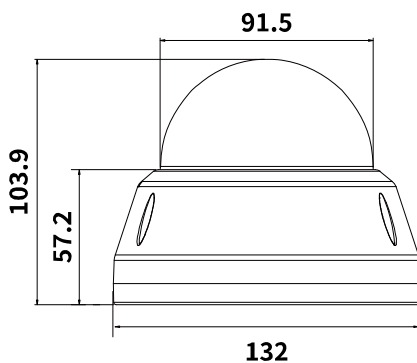

DGM8448SVAT

AI-based 8MP H.265 IR Dome IP Camera

FEATURES

- **Starlight visibility** to offer clear & color images even at night
- Equipped with a **motorized lens of f2.8 ~ 12mm**
- **AI-based human / vehicle detection** supported to avoid false detection alarms
- **ONVIF** standard supported to simplify system integration
- **POE (Power-over-Ethernet)** support to eliminate the use of power cables and reduce installation costs
- **Microphone built-in** for audio recording
- IR effective range **up to 40 meters** for night surveillance
- **WDR** to increase image recognizability in overexposure and dark areas
- **IK10** rated, vandal-resistant case to withstand attempts to open or damage the camera
- **Remote Surveillance**
Compatible with **Internet Explorer 6** and above, **Microsoft Edge** & **Google Chrome**

DIMENSIONS

Dimensional tolerance: ± 5mm

○ SPECIFICATIONS

■ Device

Image Sensor	1/2.8" SONY CMOS
Max. Resolution	3840 x 2160
Lens	f2.8 ~ 12mm / F1.6 ~ F2.2
Viewing Angle	Tele 40° ~ Wide 117° (Diagonal)
Min Illumination	0.001 Lux (IR LED off), 0 Lux (IR LED on)
Shutter Speed	AUTO, 1/25s ~ 1/100000s
IR LED	4 units
IR Effective Distance	Up to 40 meters
Day / Night	YES
WDR Mode	YES (120dB)
RTC (real-time clock)	YES