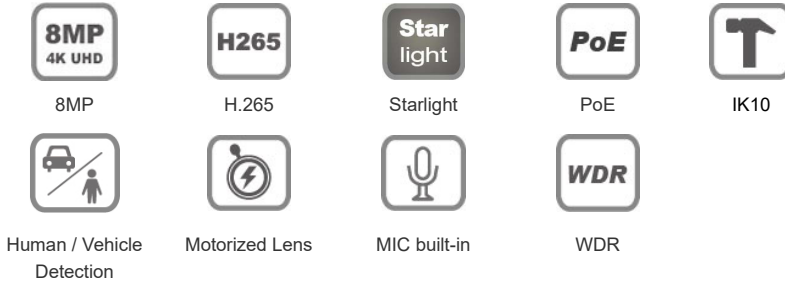

DGM8448SVAT

AI-based 8MP H.265 IR Dome IP Camera

FEATURES

- **Starlight visibility** to offer clear & color images even at night
- Equipped with a **motorized lens of f2.8 ~ 12mm**
- **AI-based human / vehicle detection** supported to avoid false detection alarms
- **ONVIF** standard supported to simplify system integration
- **POE (Power-over-Ethernet)** support to eliminate the use of power cables and reduce installation costs
- **Microphone built-in** for audio recording
- IR effective range **up to 40 meters** for night surveillance
- **WDR** to increase image recognizability in overexposure and dark areas
- **IK10** rated, vandal-resistant case to withstand attempts to open or damage the camera
- **Remote Surveillance**
Compatible with **Internet Explorer 6** and above, **Microsoft Edge** & **Google Chrome**

■ Video

Compression	H265 / H.264	
Video Resolution	Main Stream	8MP (3840x2160) / 6MP (3072x2048) / 5MP (2592x1944) / 4MP (2560x1440) / 3MP (2304x1296) / 2MP (1080P) / 720P
	Sub Stream	2MP (1080P) / 720P / 720x480 / VGA / 640x360 / 480x360 / CIF
Frame Rate	4K (8MP) @ 20FPS	
Video Profile	High profile / Main profile / Base profile	
Multiple Video Streaming	3 streams	
Bitrate Control	512Kbps - 12Mbps, VBR/CBR	
Image Enhancement	WDR / BLC / HLC / 2D DNR / 3D DNR / AWB / MWB / AGC	
Day / Night Switch	Auto / Color / (B/W) / Timing	
Forced Anti-flicker	YES	
Defog	YES	
White Balance	Auto / Manual	
Image Orientation	Rotate / Mirror	
Privacy Mask	YES	
Text Overlay	YES	
OSD Title	Location / font size / text configurable; text input (English & Chinese characters) and image upload (BMP) supported	