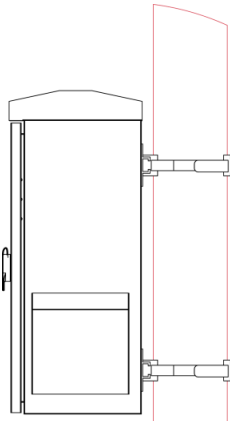

VandalVeto®

Installation

Pole-mounted