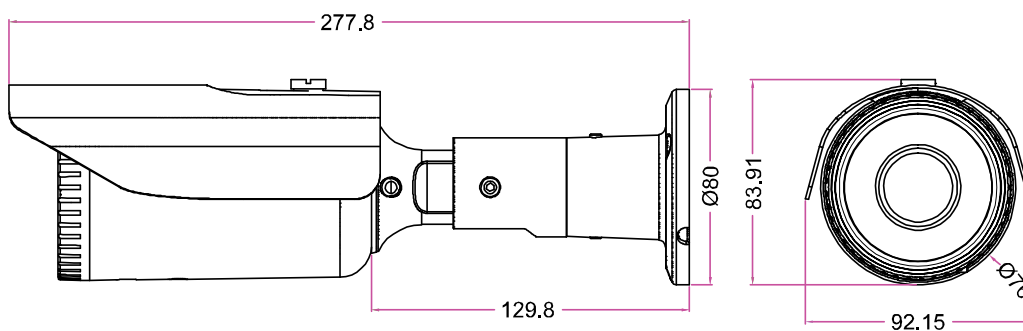

Motorized Lens

MicroSD Card Recording

5MP H.265 IR Bullet IP Camera

FEATURES

- **Starlight visibility** to offer clear & color images even at night
- Equipped with a **motorized lens of f2.8 ~ 12mm**
- MicroSD card support (up to 128GB) for **video storage**
- **ONVIF** (ONVIFS) standard supported to simplify system integration
- **POE (Power-over-Ethernet)** support to eliminate the use of power cables and reduce installation costs
- **Line in / out** jacks available for audio transmission
- **External Alarm I/O device** connection
- IR effective range **up to 40 meters** for night surveillance
- **WDR** to increase image recognizability in overexposure and dark areas
- **Remote Surveillance**
 - **Fully compatible** with **Internet Explorer 6** and above on Windows operating system

DIMENSIONS

Dimensional tolerance: ± 5mm

○ SPECIFICATIONS

■ Device

Image Sensor	1/2.8" SONY CMOS image sensor
Max. Resolution	2592 x 1944 (5MP)
Lens	Motorized f2.8 ~ 12mm / F1.6 ~ F2.2 (Auto Focus)
Viewing Angle	Wide: 105.41° (Horizontal) / 56.45° (Vertical) / 125.12° (Diagonal) Tele: 34.5° (Horizontal) / 19.5° (Vertical) / 39.5° (Diagonal)
Min Illumination	0.001 Lux / F1.6(Wide)~F2.2(Tele), 0 Lux (IR LED ON)
Shutter Speed	AES
IR LED	4 units
IR Effective Distance**	Up to 40 meters
Day / Night	YES
WDR Mode	WDR (120dB) / DWDR
RTC (real-time clock)	NTP / Manual
Micro SD Card Slot	YES (up to 128GB)