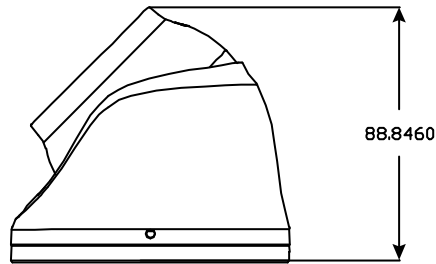

DIMENSIONS

Dimensional tolerance: $\pm 5\text{mm}$

○ SPECIFICATIONS

■ Device	
Image Sensor	1/2.9" CMOS image sensor
Max. Resolution	2592 x 1944 (5MP)
Lens	f2.8mm / F1.6
Viewing Angle	106.8° (Horizontal) / 68.8° (Vertical) / 134.2° (Diagonal)
Min Illumination	0.01 Lux / F1.6, 0 Lux (IR LED ON)
Shutter Speed	AES
IR LED	3 units
IR Effective Distance**	Up to 30 meters
Day / Night	YES
WDR Mode	DWDR
RTC (real-time clock)	NTP / Manual
■ Video	
Compression	H.265 / H.264 / MJPEG
Video Resolution	2592 x 1944 / 2560 x 1440 / 2048 x 1536 / 1080P / 720P / D1 / VGA / 640 x 360 / CIF
Frame Rate	25 IPS @ 2592 x 1922, 2560 x 1440 & 2048 x 1536 30 IPS @ 1920 x 1080, 1280 x 720, 640 x 480 & 320 x 240
Video Profile	High profile / Main profile / Baseline
Multiple Video Streaming	2 streams
S/N Ratio	More than 52dB (AGC off)
Bitrate Control	CBR / VBR
Image Mode	Normal / Super Starlight / Forced Frame Rate
Image Enhancement	DWDR / BLC / HLC / 2D DNR / 3D DNR
Day / Night Switch	Auto / Schedule / Manual
Forced Anti-flicker	YES
Defog	YES
White Balance	AWB
Image Orientation	Flip / Mirror
Privacy Mask	4 customized areas
Text Overlay	YES
OSD Title	Location / font size / text configurable; English & Chinese characters supported
■ Audio	
Line in	YES
Line out	YES
Encoding	G711 / G711A / AAC
Audio Adjustment	Input & Output
■ Event	
Detection Mode	Human (Day & Night) / Motion
Detection Schedule	YES
Motion Detection Area	1x1, 2x2, 3x3, 3x4, 4x4, 8x8, 16x16, 22x18
Human Detection Alert	Audio alert with customized mp3 audio file(s)