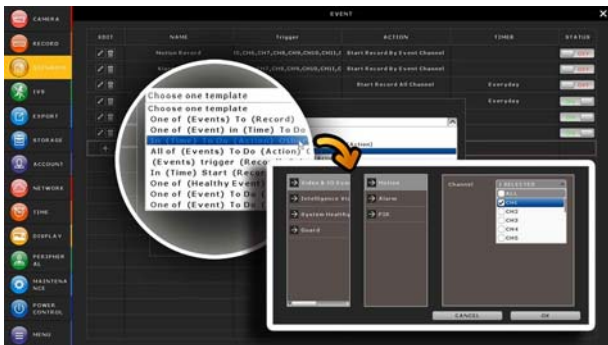

DGD2109AV

H.265 8MP PENTABRID 8CH XVR

▶ FEATURES

H.265 Compression Technology

- ❖ The recording capacity is greatly enhanced as well as bandwidth saving for better efficiency and performance than the systems employing other compression formats

Scenario Customization

- ❖ Allows you to customize a series of actions which will be run automatically after the specified event occurs. There are several scenario templates for you to choose when and what to do after a specific event occurs.

Push Video & Push Status - Active Event Notification with EagleEyes App

- ❖ Push Video to send instant notifications for an alarm event when an alarm device is connected to the camera which supports external alarm device connection.
- ❖ Push Status to send instant notifications for system events, such as video loss or HDD data removal.

Pentabrid Video Input

- ❖ 8 channels of IP / TVI / CVI / Analog HD / 960H video input
- ❖ Up to 8MP display & recording

Event Pop-up / Preview

- ❖ All events are listed on the right panel with corresponding event icons for you to quickly recognize the event type. The most current one will flash to catch your attention. Click one event and you're able to preview the footage with pre-alarm images.