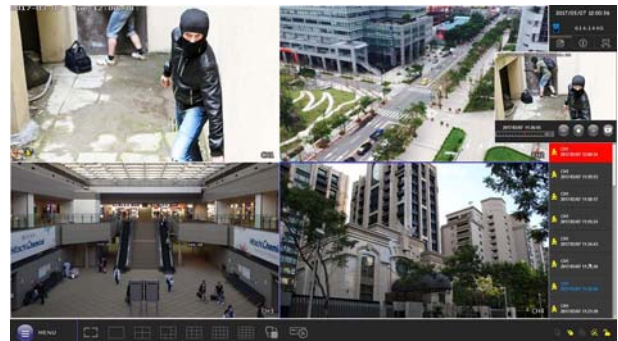

Push Video & Push Status - Active Event Notification with EagleEyes App

- ❖ Push Video to send instant notifications for an alarm event when an alarm device is connected to the camera which supports external alarm device connection.
- ❖ Push Status to send instant notifications for system events, such as video loss or HDD data removal.

Pentabrid Video Input

- ❖ 8 channels of IP / TVI / CVI / Analog HD / 960H video input
- ❖ Up to 8MP display & recording

Event Pop-up / Preview

- ❖ All events are listed on the right panel with corresponding event icons for you to quickly recognize the event type. The most current one will flash to catch your attention. Click one event and you're able to preview the footage with pre-alarm images.