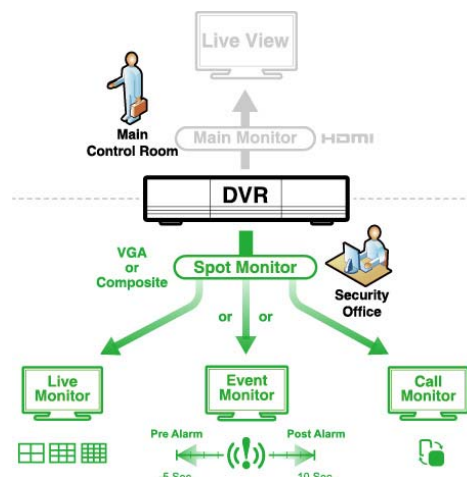

Spot Monitor

- ❖ In addition to the main display via the HDMI output, you can assign a secondary display to show live view, call monitor or event monitor.