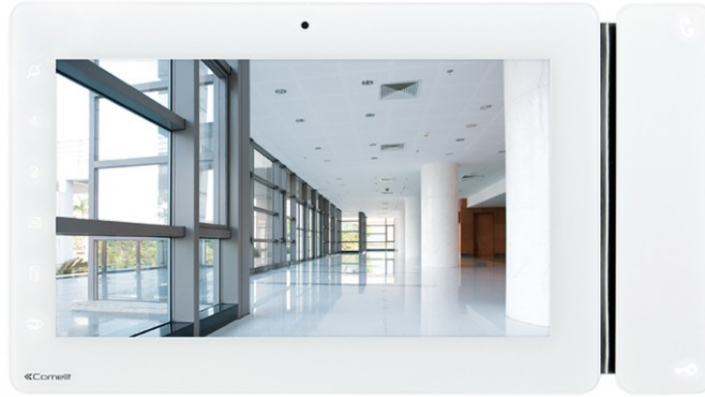

6842W

7-INCH MAXI WIFI MONITOR, VIP

AWARDS

DESIGN
MILANO

6842W

7-INCH MAXI WIFI MONITOR, VIP

GENERAL DATA

Height (mm)	124
Width (mm)	223
Depth (mm)	25
Product color	White RAL9003, base grey RAL7001
Product weight (g)	700
Type of finishing materials	ABS, Glass
Flush-mounted	Sí, con un accesorio dedicado
Wall-mounted	Yes, with a dedicated accessory
Desk base-mounted	Sí, con un accesorio dedicado

COMPATIBLE SYSTEMS

ViP	Yes
-----	-----

DISPLAY FEATURES

Display size (")	7
Aspect Ratio	16:9
Touch screen	Yes, resistive
Resolution (pixels)	800x480
OSD menu	Yes

AUDIO FEATURES

Induction loop function	Yes
Microphone	4mm (Ø), Omnidirectional
Loudspeaker	80mm (Ø), 80 Ohm, 1W
Technologies implemented	Full-Duplex