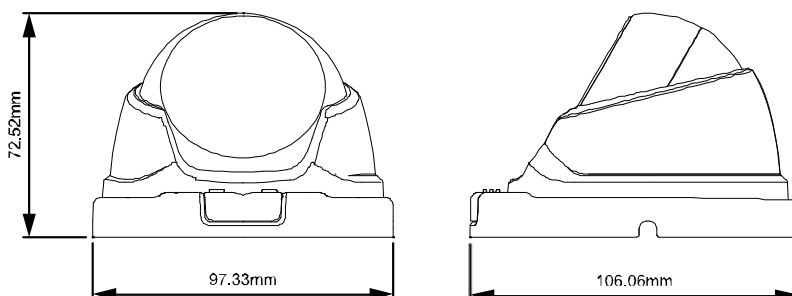

DIMENSIONS

Dimensional tolerance: ± 5mm

○ SPECIFICATIONS

■ Network	
LAN Port	YES
LAN Speed	10/100 Based-T Ethernet
Supported Protocols	DDNS, PPPoE, DHCP, NTP, SNTP, TCP/IP, ICMP, SMTP, FTP, HTTP, RTP, RTSP, RTCP, IPv4/IPv6, Bonjour, UPnP, DNS, UDP, IGMP, QoS, SNMP
ONVIF Compatible	YES (Profile S)
Number of Online Users	10
Security	(1) Multiple user access levels with password (2) IP address filtering (3) Digest authentication
Remote Access	(1) Internet Explorer on Windows operating system (2) CMS Lite, 32CH CMS software for Windows operating system (3) EagleEyes on iOS & Android mobile devices
■ Video	
Network Compression	H.265 / H.264 / MJPEG
Video Resolution	1920 x 1080 / 1280 x 720 / 704 x 480 / 352 x 240
Frame Rate	30fps
Multiple Video Streaming	4 (H.265 / H.264 / MJPEG)
■ General	
Image Sensor	1/2.8" CMOS image sensor
Min Illumination	0.001 Lux / F1.6, 0 Lux (IR LED ON)
Shutter Speed	1/2 to 1/10,000 sec
S/N Ratio	More than 48dB (AGC off)
Lens	f3.6mm / F1.6
Viewing Angle	84° (Horizontal) / 45° (Vertical) / 99° (Diagonal)
IR LED	2 Units
IR Effective Distance**	Up to 25 meters
IR Shift	YES
Smart Light Control	YES
White Balance	ATW
AGC	Auto
IRIS Mode	AES
Sharpness	YES
DWDR	YES
POE	YES (IEEE 802.3af)
Privacy Mask	YES
Vertical View Mode	YES
Weather-proof	IP66
Operating Temperature	-25°C ~ 50°C
Operating Humidity	90 or less relative humidity
Power Source (±10%)	12V / 1A
Current Consumption (±10%)	140mA (IR LED OFF) / 220mA (IR LED ON)
Power Consumption (±10%)	PoE & PoN: 3.7W; DC adapter: 3W
Net Weight (kg)	0.39