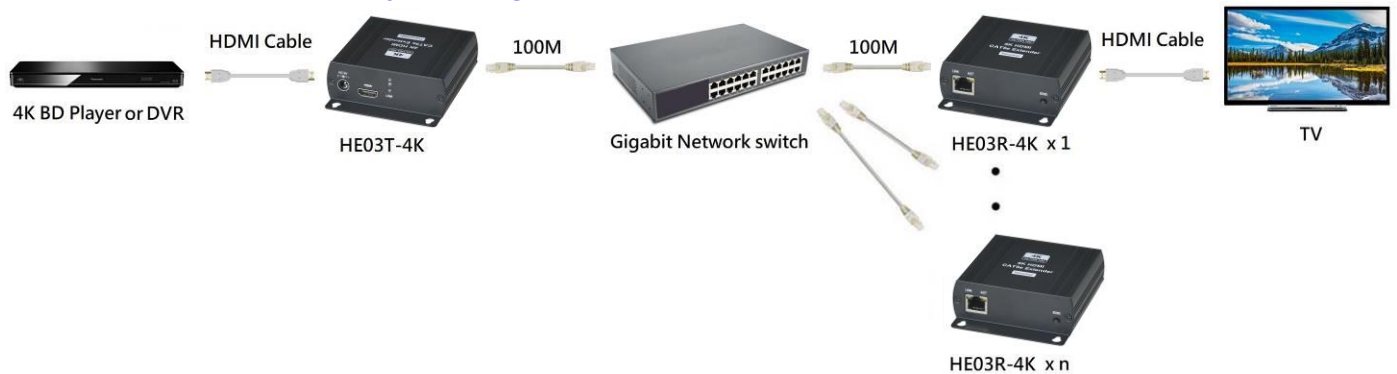

4K HDMI CAT5e Extender

ITEM NO.: 800364 4K HDMI CAT5e Extender

Features:

- Extends 4K UHD HDMI signal over one CAT5e/6 cable.
- Support resolution up to 1080P@120Hz, 4K@30Hz 4:4:4, 1920x1200@60Hz.
- HDCP 1.4 compliant.
- Audio support up to LPCM7.1@192KHz.
- Transmission range up to 120M over CAT5e, 140M over CAT6.
- Plug and play for easy operation.

Installation view:

Support 1 to multiple display over Gigabit Network switch:

Panel view:

LED Indication Instruction:

Position	Color	Instruction
Front Panel	Green	Power on/off
Front Panel	Blue	TX/RX Linked
RJ45	Green	CAT5e Linked
RJ45	Yellow	Data Transmission

Button Define :

Receiver

Button	Function
Short press	Display MAC、IP
Long press 2 seconds	Copy receiver monitor EDID to transmitter.

RJ45 Define :

Link Cable (use TIA/EIA-568-B)

- | | |
|-----------------|----------|
| 1. Orange-white | Data 1 + |
| 2. Orange | Data 1 - |
| 3. Green-white | Data 2 + |
| 4. Blue | Data 3 + |
| 5. Blue-white | Data 3 - |
| 6. Green | Data 2 - |
| 7. Brown-white | Data 4 + |
| 8. Brown | Data 4 - |

Package Include:

- 1 x Transmitter Transmitter
- 1 x Receiver Receiver
- 2 x DC 5V 2Amp Power Adapter
- 4 x Screw
- 4 x Screw Plug
- 2 x Rubber Gasket

Specification:

ITEM	Transmitter	Receiver
CAT5e/6 Distance	CAT.5e 120M/ CAT.6 140M,	
HDMI Video Support	Up to 1080P@120Hz, 4K UHD 4:4:4 @ 30Hz, 1920x1200@60Hz	
HDCP Compliant	HDCP 1.4	
HDMI Audio Support	Up to 7.1 LPCM 192KHz	
HDMI Input	HDMI Type-A	
HDMI Output		HDMI Type-A
Ethernet	Gigabit RJ45 x 1	
Power Consumption	400mA (Typical) 550mA (Max)	300mA (Typical) 960mA (Max)
Power Supply	DC 5V 2000mA	
Dimensions mm	88 x 110 x 30	88 x 110 x 30
Weight g	230	230