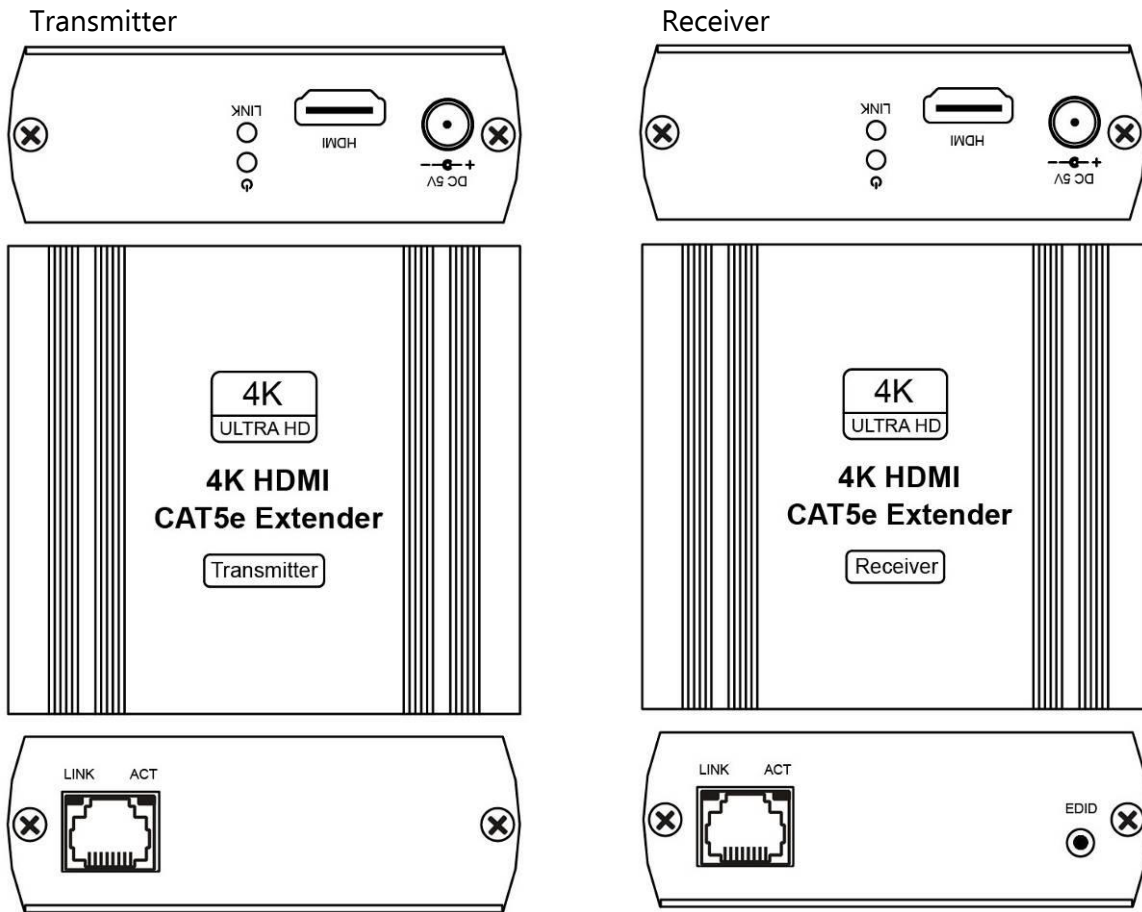

4K HDMI CAT5e Extender

ITEM NO.: 800364 4K HDMI CAT5e Extender

Features:

- Extends 4K UHD HDMI signal over one CAT5e/6 cable.
- Support resolution up to 1080P@120Hz, 4K@30Hz 4:4:4, 1920x1200@60Hz.
- HDCP 1.4 compliant.
- Audio support up to LPCM7.1@192KHz.
- Transmission range up to 120M over CAT5e, 140M over CAT6.
- Plug and play for easy operation.

Installation view:

Support 1 to multiple display over Gigabit Network switch:

Panel view:

LED Indication Instruction:

Position	Color	Instruction
Front Panel	Green	Power on/off
Front Panel	Blue	TX/RX Linked
RJ45	Green	CAT5e Linked
RJ45	Yellow	Data Transmission

Button Define :

Receiver

Button	Function
Short press	Display MAC、IP
Long press 2 seconds	Copy receiver monitor EDID to transmitter.

RJ45 Define :

Link Cable (use TIA/EIA-568-B)

- | | |
|-----------------|----------|
| 1. Orange-white | Data 1 + |
| 2. Orange | Data 1 - |
| 3. Green-white | Data 2 + |
| 4. Blue | Data 3 + |
| 5. Blue-white | Data 3 - |
| 6. Green | Data 2 - |
| 7. Brown-white | Data 4 + |
| 8. Brown | Data 4 - |

Package Include:

- 1 x Transmitter Transmitter
- 1 x Receiver Receiver
- 2 x DC 5V 2Amp Power Adapter
- 4 x Screw
- 4 x Screw Plug
- 2 x Rubber Gasket

Specification:

ITEM	Transmitter	Receiver
CAT5e/6 Distance	CAT.5e 120M/ CAT.6 140M,	
HDMI Video Support	Up to 1080P@120Hz, 4K UHD 4:4:4 @ 30Hz, 1920x1200@60Hz	
HDCP Compliant	HDCP 1.4	
HDMI Audio Support	Up to 7.1 LPCM 192KHz	
HDMI Input	HDMI Type-A	
HDMI Output		HDMI Type-A
Ethernet	Gigabit RJ45 x 1	
Power Consumption	400mA (Typical) 550mA (Max)	300mA (Typical) 960mA (Max)
Power Supply	DC 5V 2000mA	
Dimensions mm	88 x 110 x 30	88 x 110 x 30
Weight g	230	230