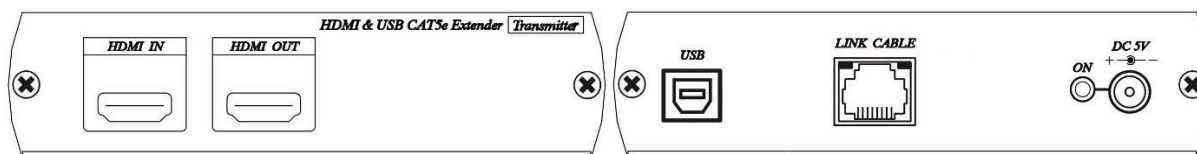

Panel View

800360T

800360R

LED Indication Status

Front Panel Green LED:	Power ON/OFF
RJ45 LED: Orange Flash:	Data transmission
Green On:	Linking

RJ45 Define

Link Cable (TIA/EIA-568-B)

1. Orange-white	Data 1 +
2. Orange	Data 1 -
3. Green-white	Data 2 +
4. Blue	Data 3 +
5. Blue-white	Data 3 -
6. Green	Data 2 -
7. Brown-white	Data 4 +
8. Brown	Data 4 -