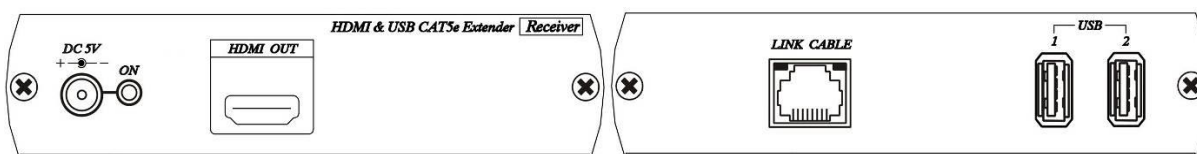

Panel View

800360T

800360R

LED Indication Status

Front Panel Green LED:	Power ON/OFF
RJ45 LED: Orange Flash:	Data transmission
Green On:	Linking

RJ45 Define

Link Cable (TIA/EIA-568-B)

1. Orange-white	Data 1 +
2. Orange	Data 1 -
3. Green-white	Data 2 +
4. Blue	Data 3 +
5. Blue-white	Data 3 -
6. Green	Data 2 -
7. Brown-white	Data 4 +
8. Brown	Data 4 -