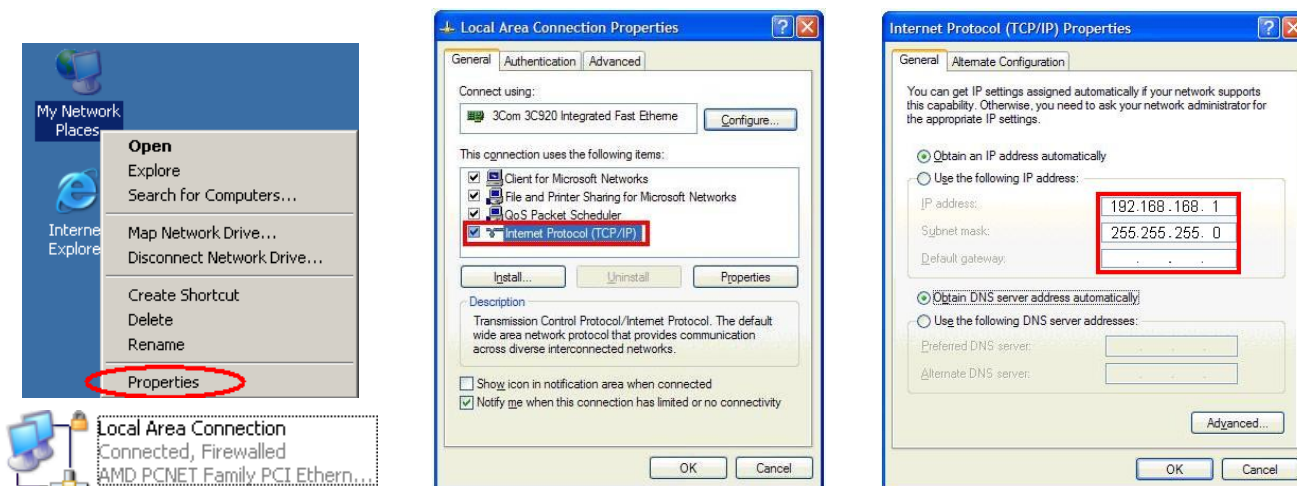

Login in to the web

Use CAT5e cable to connect transmitter/receiver RJ45 port to PC LAN port, enter the IP address of TX/RX in the web browser.

After login to the web, click System Settings you can change IP address, Subnet Mask, MAC address at System page, then click Apply to finish setting.

Cable

Video Link cable using high quality CAT5e UTP/STP/FTP or CAT6 UTP cable.

Caution

1. This device not support wireless and gaming keyboard mouse.
2. The cabling must away from any equipment with electromagnetic wave, i.e.: microwave, radio equipment, high voltage.

VandalVeto®

אגבר אלקטרוניקה 2000 בע"מ

• רח' כורזין 5, גבעתיים 53583 • טל: 03-5713004 • פקס: 03-5711450
• www.egber.com • egber@egber.com