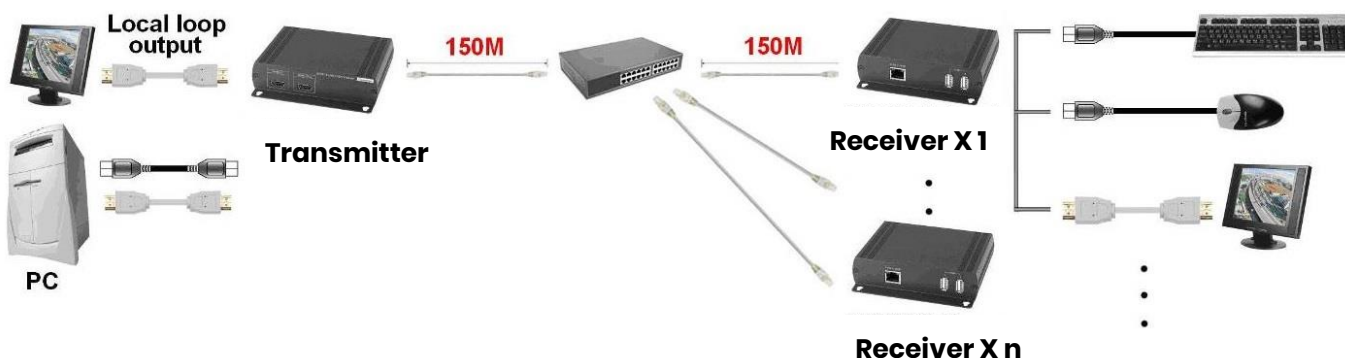

HDMI over IP Solution: support point to many connections via network switch

VandalVeto®

אגבר אלקטרוניקה 2000 בע"מ

• רח' כורזין 5, גבעתיים 53583 • טל: 03-5713004 • פקס: 03-5711450
• www.egber.com • egber@egber.com