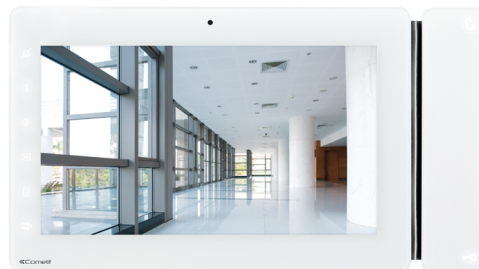

MAXI SERIES 7" MONITOR. VIP SYSTEM

7" 16:9 touch monitor with full-duplex hands-free audio. Management of Audio distribution and Energy consumption as standard. Audio, ringtone, colour and contrast adjustment. Equipped with a slot to house the micro SD Card. Ringtone can be customised. Equipped with video memory function and internal directory for the management of intercom calls. Management of external floor door call and call repetition as standard. Panic and alarm input. "Sensitive touch" commands with LED backlighting. The audio and door-opening command is always visible, whilst the others appear after touch or swipe contact. Also has button for self-ignition, selectable privacy or doctor button (with active red privacy indicator), and 2 controls for different uses. "Door Open" and "New Message" indicator lights. Flush or wall- mounted or desk base versions. 223x124x25mm. Compatible with H264 video format.

General specifications

System:	ViP
Audio/video system:	Yes
Flush-mounted:	Yes
Wall-mounted:	Yes
Desk base-mounted:	Yes
Hands-free function:	Yes
Induction loop function:	Yes
Type of display:	LCD
Display size (inches):	7" 16/9
Touch screen display:	Yes
Display resolution (H x V):	800x480pixel
B/W or colour display:	Color
Product color:	White RAL9003
Buttons with technology cap sense:	Yes
Sensitive Touch technology:	Yes
Total buttons:	8
LED signaling:	8
Backlighting color:	White