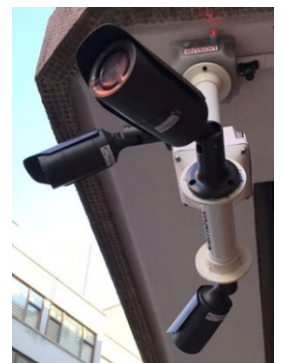

CamBox M3 OCTOPUS BRACKET

Multi Purposal Three Way Installation Aparat

CamBox M3 Octopus Extra Reinforced Beam
Multi-Purposal ; Camera , Wi-fi Extending Beam

- * Indoor use
- * Cable Canal Input
- * Quality Plastic
- * One-to-one compatibility with Chameleon Series
- * Orders Accepted for Special Dimensions
- * One of a kind
- * Compatible with All CamBox Junction Boxes

TECHNICAL DETAILS

45 x 25 Cm Indoor

Installation on : All Surfaces

Colour Options: White, Grey

Special Dimension Option

Multi-Purposal Three Way Connection Aparat

HIGH
QUALITY