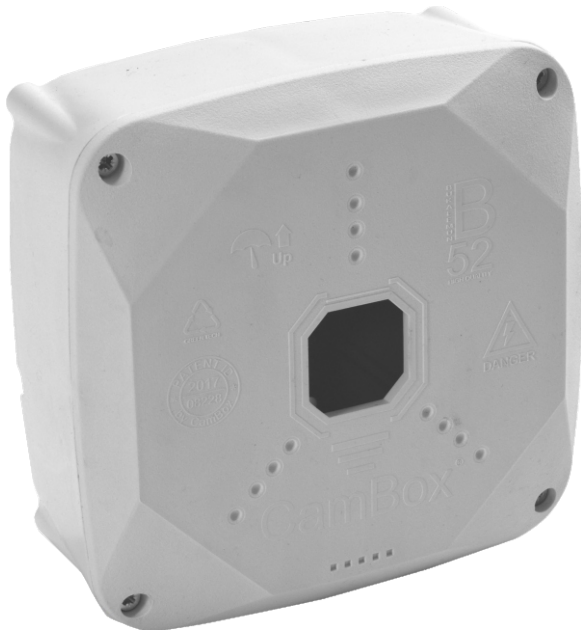

CamBoxB-52 PRO JUNCTION BOX

CamBox Camera&Antenna (Wi-fi)
Terminating Junction Box

Model: B-52

- * Easy And Fast Installation
- * Wide Inner Cubage
- * Three Way Hidden Cable Input
- * Connection Available Four Side
- * Exact Solution For All Surfaces
- * High Quality
- * Reliable And Estetic

Technical Data

145mm x 145mm x 50mm

Weight : 250-315gr. (Depends on Colour)

Installation Availability : All Surfaces

Color Options : White,Black

Suitable with All CamBox Accesories