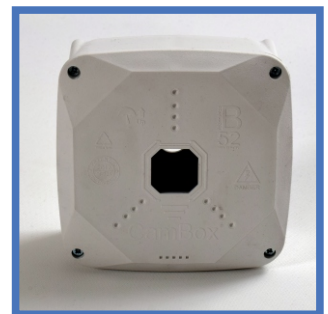

## CamBox B-52 PROSET JUNCTION BOX

CamBox Camera and Antenna (Wi-fi)  
Terminating Junction Box

Model: B-52S

HIGH QUALITY

Is it the best?

**CamBox!**

**COUPLING**

**MAGNET**

**WATER (BUBBLE) LEVELLED**

**DOUBLE SEALED**

**THREE PCS TRAPEZ SCREWS INCLUDED**

**COMPLEMENTARY FOR YOUR  
PROJECTS**

Suitable With All CamBox Accesories

**CamBox**

Engineering  
Plastic