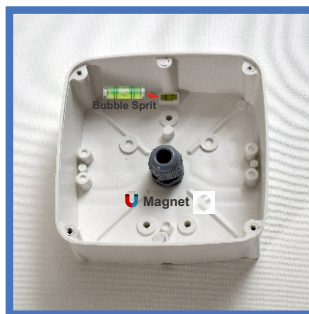

## CamBox B-52 PROSET JUNCTION BOX

CamBox Camera and Antenna (Wi-fi)  
Terminating Junction Box

Model: B-52S

HIGH QUALITY

Is it the best?

**CamBox!**

**COUPLING**

**MAGNET**

**WATER (BUBBLE) LEVELLED**

**DOUBLE SEALED**

**THREE PCS TRAPEZ SCREWS INCLUDED**

**COMPLEMENTARY FOR YOUR  
PROJECTS**

Suitable With All CamBox Accesories

**CamBox**

Engineering  
Plastic