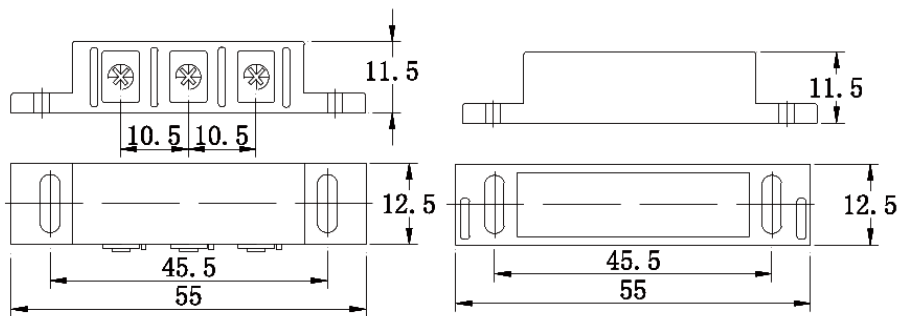

- Surface mounted magnetic switch
- Ideal for wooden door/window
- NC&NO type
- Housing: ABS material
- Color : white
- Gap: 15-25mm;20-25mm
- Screw terminal connect surface
- Certificates:FCC,CE ,ROHS