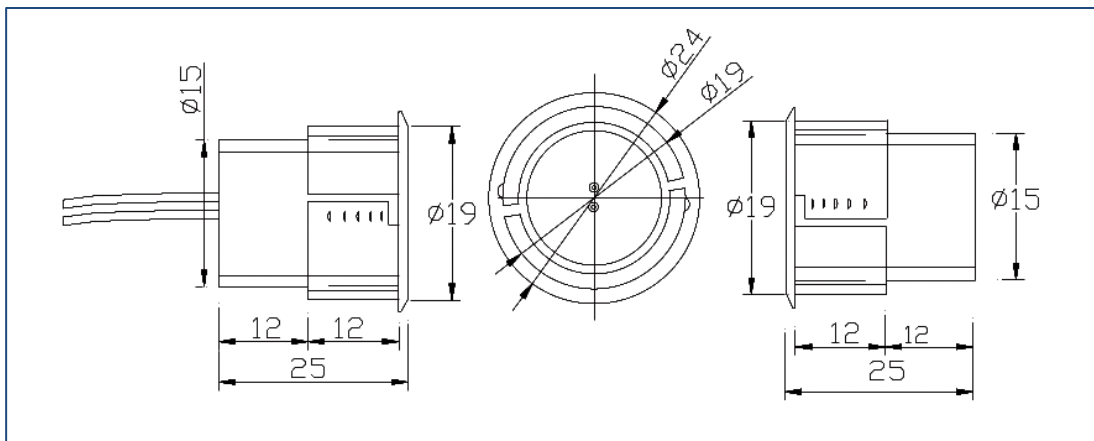

## Recessed Mount Magnetic Switch

Recessed Mounted Magnetic Switch  
Ideal for Wooden Door/ Window

- Output : 3wires – NO/NC/Common
- Max. Curnecy : 0.2A/100v/100wDC
- Init. Ress. : 200mΩ
- Action gap : 25-30mm
- Leads : 350mm length –standard
- Housing : ABS material
- Color : Brown
- Certificates : FCC , CE , ROHS