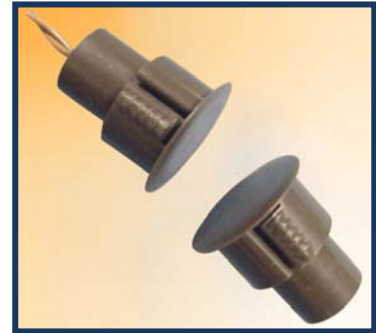

## Recessed Mount Magnetic Switch

Recessed Mounted Magnetic Switch  
Ideal for Wooden Door/ Window

- Output : 3wires – NO/NC/Common
- Max. Curnecy : 0.2A/100v/100wDC
- Init. Ress. : 200mΩ
- Action gap : 25-30mm
- Leads : 350mm length –standard
- Housing : ABS material
- Color : Brown
- Certificates : FCC , CE , ROHS