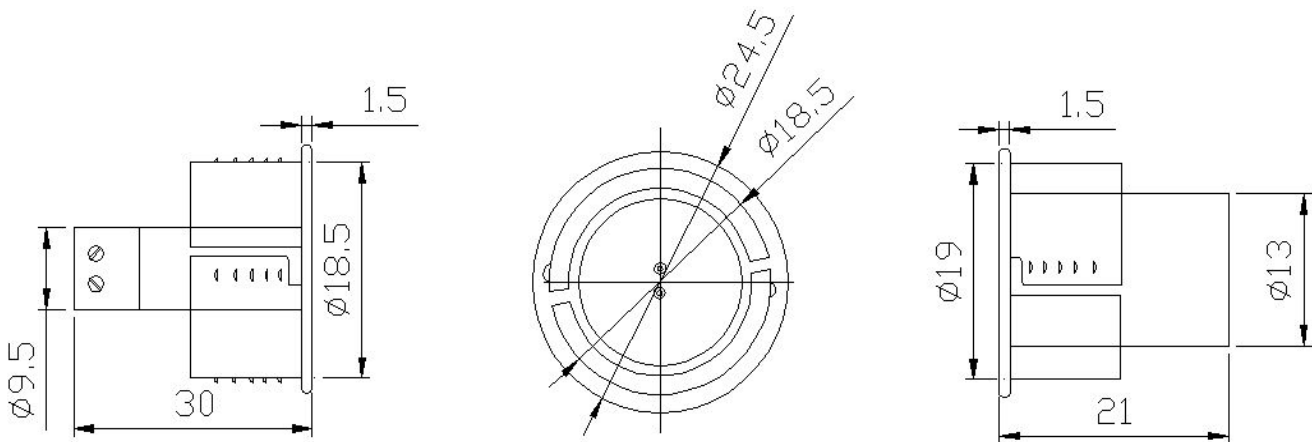

Magnetic Switch Recessed Monted

Model : 200021

Specification

ABS Housing , Ideal for Metal door or Window
For fast and easy installations - No more soldering or splicing needed
Terminal connect recessed
Gap : 25-35mm
Loop Type : N/O
Max. Initial resistance : 0.200 Ohm
Max. Rating : 3 W
Max Voltage : 30vDC
Max Current : 0.25 A
Coloro : White