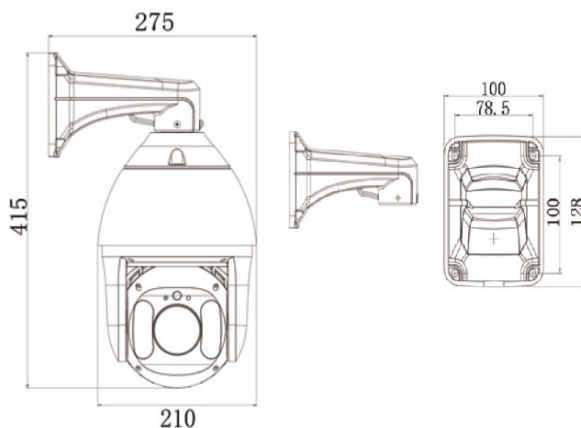

DGM5937SVAT

 5MP	 H.265	 Starlight	 PoE	 WDR
 Human / Vehicle Detection	 20X Optical Zoom	 PTZ	 Auto Tracking	 MIC built-in

AI-based 5MP H.265 20X Speed Dome IP Camera

FEATURES

- **Starlight visibility** to offer clear & color images even at night
- Zoom lens of f4.7 ~ f94mm with **20X optical zoom**, suitable for various monitoring environments
- **AI-based human / vehicle detection** supported to avoid false detection alarms
- **PTZ control** with **Auto Tracking** for seamless monitoring:
- **ONVIF** standard supported to simplify system integration
- **POE (Power-over-Ethernet)** support to eliminate the use of power cables and reduce installation costs
- **Microphone built-in** for audio recording and **line out support** for audio broadcasting
- IR effective range **up to 120 meters** for night surveillance
- **WDR** to increase image recognizability in overexposure and dark areas
- **Remote Surveillance Compatible** with **Internet Explorer 6** and above, **Microsoft Edge** & **Google Chrome**

DIMENSIONS

Dimensional tolerance: ± 5mm

○ SPECIFICATIONS

■ Device

Image Sensor	1/2.8" SONY CMOS
Max. Resolution	3840 x 2160
Lens	f4.7 ~ 94mm / F1.6 - F3.5
Viewing Angle	Tele 2.9° ~ Wide 64° (Diagonal)
Min Illumination	0.001 Lux (IR LED off), 0 Lux (IR LED on)
Shutter Speed	AUTO, 1/25s ~ 1/100000s
IR LED	8 units
IR Effective Distance	Up to 120 meters
Day / Night	YES
WDR Mode	YES (120dB)
RTC (real-time clock)	YES