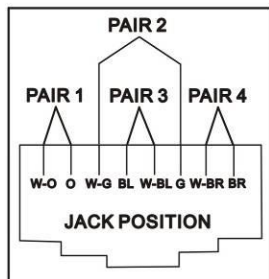

# TWISTED PAIR TRANSMISSION SYSTEM – Passive Series

**ITEM NO.: 800972 Video & Power Transceiver**

**Features:**

- Send Video & power over one CAT-5E UTP cable, add you own power supply.
- Send color video signals up to 300 meters; B/W to 600 meters.
- Power cable could be one, two, or three pairs option based on camera power consumption and transmission range.
- Eliminate coaxial & power cable.
- Use with TTP111VPJ, transmit video and power, data over one CAT5 cable.
- Fast, easy installation, saving time and money.
- Substantial saving on the cost of the cable itself.
- Refer the page 2. “Voltage Drop According to Cable Length” for power transmission range.

**Installation View:**

**RJ45 pin connect**  
**Pair 1 : 1. Orange-white & 2. Orange**  
**Pair 2 : 3. Green -white – & 6. Green + → Power**  
**Pair 3 : 5. Blue-white – & 4. Blue + → Power**  
**Pair 4 : 7. Brown-white & 8. Brown → Video**

**Panel View:**

**Specification:**

<b>ITEM NO.</b>	<b>800972</b>	
VIDEO INPUT	BNC x 1 (75 Ω , 1 Vp-p)	
INTERFACE	RJ45 x 1	
POWER	Pass Through	
TEMPERATURE	Operation: 0 to 55°C, Storage: -20 TO 85°C, Humidity: up to 95%	
RECOMMEND CABLE	CAT.5 UTP (24 AWG)	
DIMENSIONS mm	69 x 25 x 20.7 + 140mm power cord	
WEIGHT g	36	37

### AC24V Power Distance Chart over UTP cable:

CAT5 Cable (24AWG)	Range
2 PAIRS/AC24V	
100 mA	300 Meters
300mA	100 Meters
1 Amp	30 Meters

VandalVeto®

אגבר אלקטרוניקה 2000 בע"מ

• רח' כורזין 5, גבעתיים 53583 • טל: 03-5713004 • פקס: 03-5711450  
 • www.egber.com • egber@egber.com