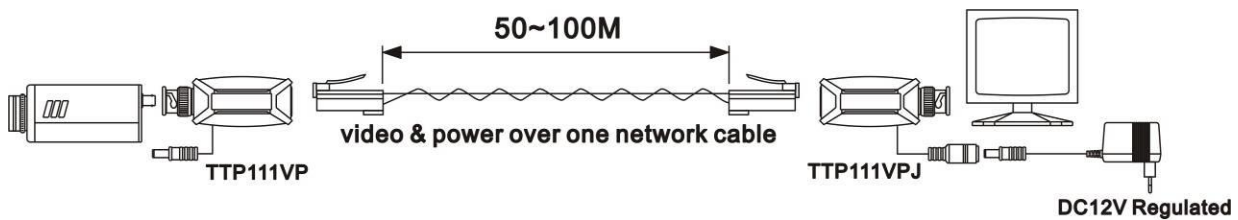

# TWISTED PAIR TRANSMISSION SYSTEM – Passive Series

**ITEM NO.: 800972 Video & Power Transceiver**

**Features:**

- Send Video & power over one CAT-5E UTP cable, add you own power supply.
- Send color video signals up to 300 meters; B/W to 600 meters.
- Power cable could be one, two, or three pairs option based on camera power consumption and transmission range.
- Eliminate coaxial & power cable.
- Use with TTP111VPJ, transmit video and power, data over one CAT5 cable.
- Fast, easy installation, saving time and money.
- Substantial saving on the cost of the cable itself.
- Refer the page 2. “Voltage Drop According to Cable Length” for power transmission range.

**Installation View:**

**RJ45 pin connect**  
**Pair 1 : 1. Orange-white & 2. Orange**  
**Pair 2 : 3. Green -white – & 6. Green + → Power**  
**Pair 3 : 5. Blue-white – & 4. Blue + → Power**  
**Pair 4 : 7. Brown-white & 8. Brown → Video**

**Panel View:**

**Specification:**

<b>ITEM NO.</b>	<b>800972</b>	
VIDEO INPUT	BNC x 1 (75 Ω , 1 Vp-p)	
INTERFACE	RJ45 x 1	
POWER	Pass Through	
TEMPERATURE	Operation: 0 to 55°C, Storage: -20 TO 85°C, Humidity: up to 95%	
RECOMMEND CABLE	CAT.5 UTP (24 AWG)	
DIMENSIONS mm	69 x 25 x 20.7 + 140mm power cord	
WEIGHT g	36	37

### AC24V Power Distance Chart over UTP cable:

CAT5 Cable (24AWG)	Range
2 PAIRS/AC24V	
100 mA	300 Meters
300mA	100 Meters
1 Amp	30 Meters

VandalVeto®

אגבר אלקטרוניקה 2000 בע"מ

• רח' כורזין 5, גבעתיים 53583 • טל: 03-5713004 • פקס: 03-5711450  
 • www.egber.com • egber@egber.com