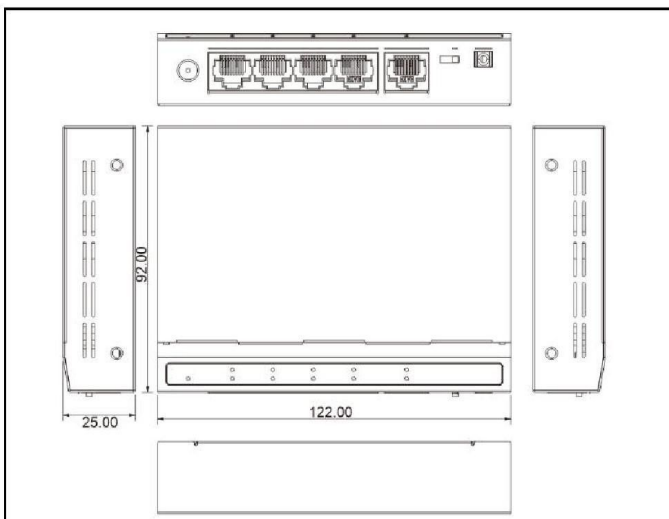

Physical Features