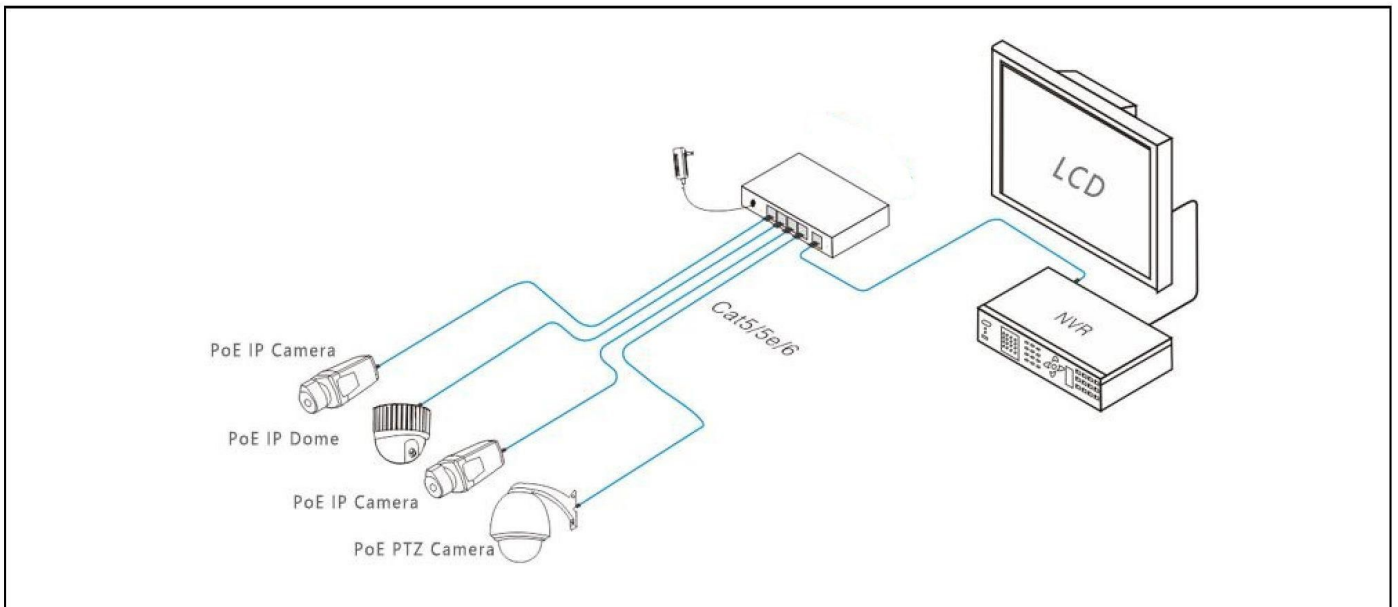

Application