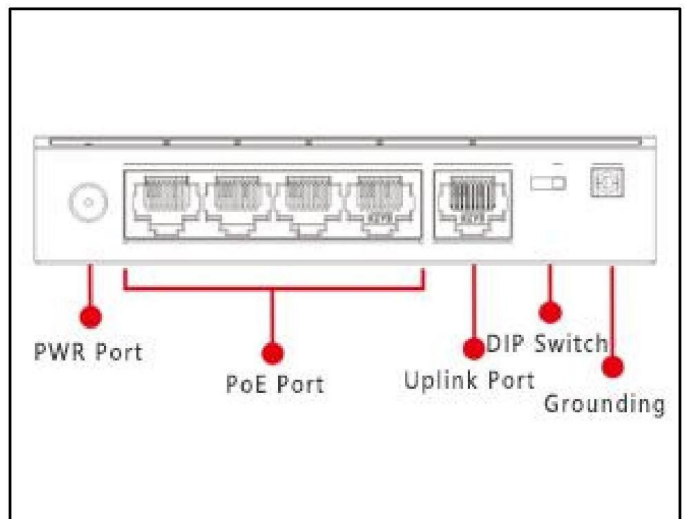

Interface drawing