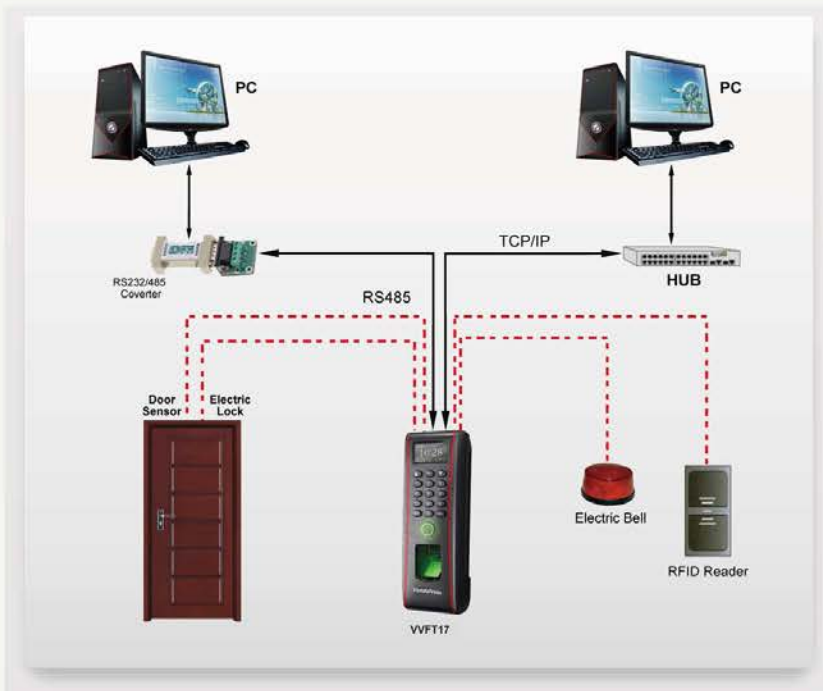

Features

► **Rugged structure for outdoor installation and extra durability**

* IP65 rated waterproof and weatherproof structure

► **Slim and elegant design**

* One of the world's smallest fingerprint terminals
* Sleek and slim design for narrow spaces

Specifications:

CPU	400MHz
Memory	128MB flash + 32MB RAM
Fingerprint Sensor	500 DPI optical sensor
Algorithm Version	VV Finger 10.0
Communication	TCP/IP, RS485,
Fingerprint Capacity	2,200 fingerprints(8,000 fingerprints)
Card Capacity	10,000 cards(50,000 cards)
Log Capacity	30,000 events
RF Card	EM(standard)/Mifare(optional)
Authentication	Finger / PIN / Card
Wiegand Signal	Wiegand in & out
Standard Function	DLST, Webserver
Ingress Protection Rate	IP65
Display	128 x 64 OLED
Keypad	3 x 5 keypads & doorbell
Sound and Interface	Buzzer and multi-color LED
Operating Voltage	12VDC
Operating Temperature	-10°C~50°C (14°F ~ 122°F)
Size	62.5mm × 185mm × 41.5mm (W × H × D)

Optional Accessories:

VVFR12

RFID Reader

Exit Button

Electric Lock

Alarm

Door Sensor

Configuration:

Application:

Networked Security:
School

Networked Security:
Building

Standalone Access control:
Shop

Standalone Access control:
House

Time Attendance:
Factory

Time Attendance:
Office

VandalVeto®