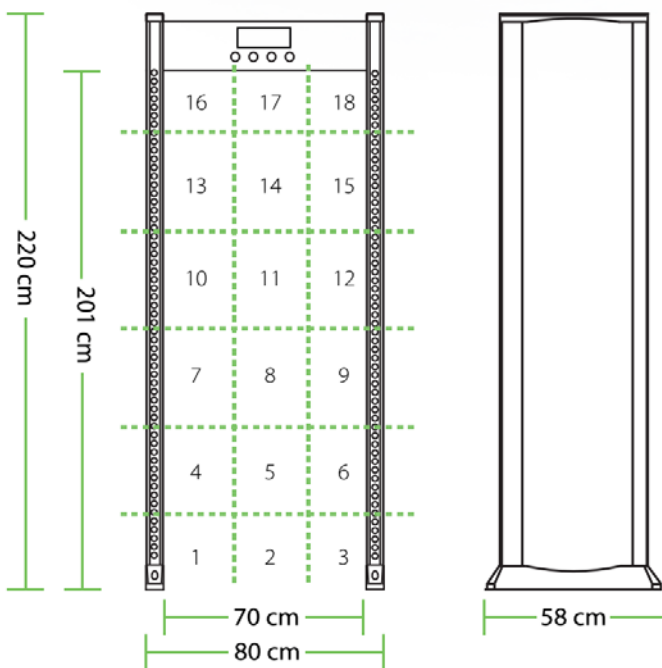

Specification

Power supply	AC100 V-240 V
Working temperature	-20°C~+50°C
Working frequency	4KHz—8KHz
Standard external size	2200mm(H)X800mm(W)X580mm(D)
Standard internal size	2010mm(H)X700mm(W)X500mm(D)
Package size for door panels	2260*650*260mm *1ctn
Package size for control unit	780*390*250 mm*1ctn
Gross weight	70kg

Dimensions