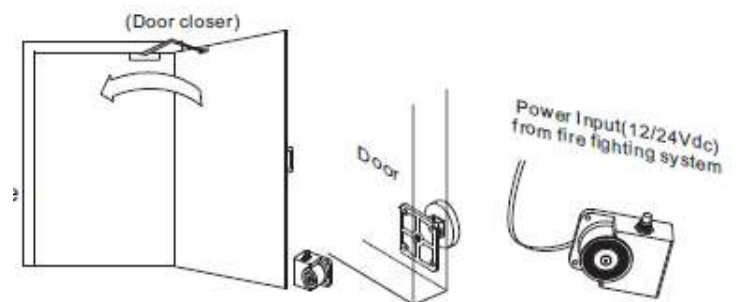

VV830S

Fire Door Electromagnet

Fire door Electromagnet
With Power - Off Button -
Release holding force
Holding force : 80 Lbs
Installation : On wall
Current Draw : 60mA/24vDC
Operating voltage : 24vDC
Finish : Black powder coated