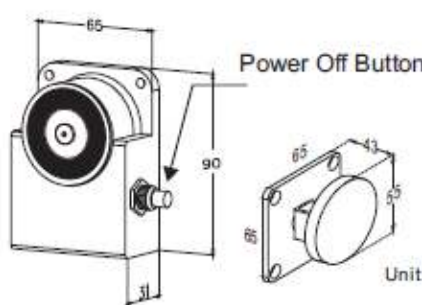

VV830S

Fire Door Electromagnet

Fire door Electromagnet
With Power - Off Button -
Release holding force
Holding force : 80 Lbs
Installation : On wall
Current Draw : 60mA/24vDC
Operating voltage : 24vDC
Finish : Black powder coated