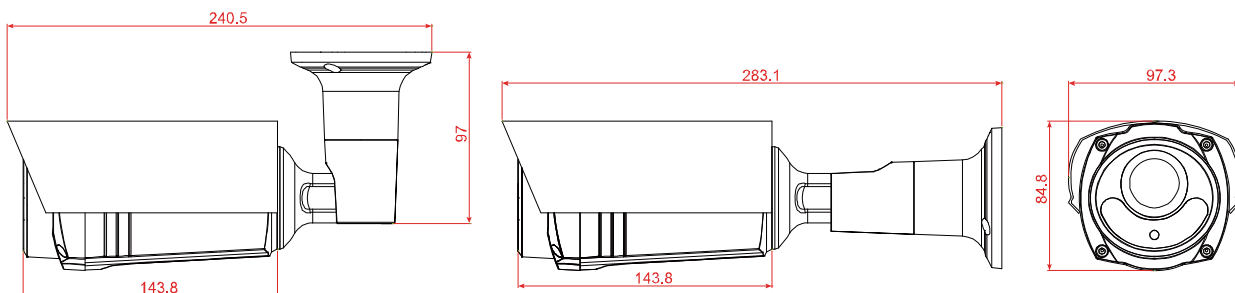

DIMENSIONS

Dimensional tolerance: ± 5mm

VandalVeto®

○ SPECIFICATIONS

■ Network	
LAN Port	YES
LAN Speed	10/100 Based-T Ethernet
Supported Protocols	DDNS, PPPoE, DHCP, NTP, SNTP, TCP/IP, ICMP, SMTP, FTP, HTTP, RTP, RTSP, RTCP, IPv4/IPv6, Bonjour, UPnP, DNS, UDP, IGMP, QoS, SNMP
ONVIF Compatible	YES (Profile S)
Number of Online Users	10
Security	(1) Multiple user access levels with password (2) IP address filtering (3) Digest authentication
Remote Access	(1) Internet Explorer on Windows operating system (2) CMS Lite, 32CH CMS software for Windows operating system (3) EagleEyes on iOS & Android mobile devices
■ Video	
Network Compression	H.265 / H.264 / MJPEG
Video Resolution	1920 x 1080 / 1280 x 720 / 720 x 480 / 352 x 240
Frame Rate	30 IPS
Multiple Video Streaming	4 (H.265 / H.264 / MJPEG)
■ General	
Image Sensor	1/2.8" CMOS image sensor
Min Illumination	0.0001 Lux (LED OFF), 0 Lux (LED ON)
Shutter Speed	1/2 to 1/10,000 sec
S/N Ratio	More than 48dB (AGC off)
Lens	f4.0mm / F0.95
Viewing Angle	88.4° (Horizontal) / 47° (Vertical) / 105.2° (Diagonal)
White LED	2 units
Effective Distance	Up to 30 meters
White Balance	ATW
AGC	Auto
IRIS Mode	AES
Sharpness	YES
DWDR	YES
POE	YES (IEEE 802.3af)
Privacy Mask	YES
Vertical View Mode	YES
Defog	YES
RAM	20MB
IP Rating	IP66
Startup Temperature	0°C ~ 50°C
Operating Temperature	-25°C ~ 50°C
Operating Humidity	90% or less relative humidity
Power Source (±10%)	DC12V / 1A
Current Consumption (±10%)	140mA (LED OFF); 420mA (LED ON)
Power Consumption (±10%)	6.9W (PoE / PoN) ; 5.5W (DC Adapter)
Net Weight (kg)	0.94