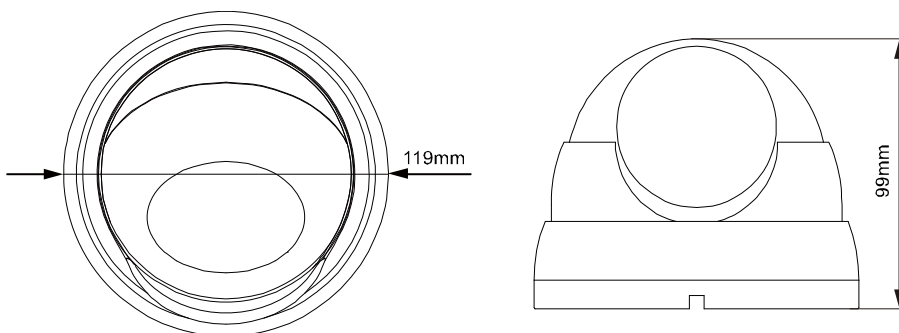

DIMENSIONS

Dimensional tolerance: ± 5mm

○ SPECIFICATIONS

■ Network	
LAN Port	YES
LAN Speed	10/100 Based-T Ethernet
Supported Protocols	DDNS, PPPoE, DHCP, NTP, SNTP, TCP/IP, ICMP, SMTP, FTP, HTTP, RTP, RTSP, RTCP, IPv4/IPv6, Bonjour, UPnP, DNS, UDP, IGMP, QoS, SNMP
ONVIF Compatible	YES (Profile S)
Number of Online Users	10
Security	(1) Multiple user access levels with password (2) IP address filtering (3) Digest authentication
Remote Access	(1) Internet Explorer on Windows operating system (2) CMS Lite, 32CH CMS software for Windows operating system (3) EagleEyes on iOS & Android mobile devices
■ Video	
Network Compression	H.265 / H.264 / MJPEG
Video Resolution	1920 x 1080 / 1280 x 720 / 720 x 480 / 352 x 240
Frame Rate	30 IPS
Multiple Video Streaming	4 (H.265 / H.264 / MJPEG)
■ General	
Image Sensor	1/2.8" CMOS image sensor
Min Illumination	0.0001 Lux (LED OFF), 0 Lux (LED ON)
Shutter Speed	1/2 to 1/10,000 sec
S/N Ratio	More than 48dB (AGC off)
Lens	f4.0mm / F0.95
Viewing Angle	88.4° (Horizontal) / 47° (Vertical) / 105.2° (Diagonal)
White LED	2 units
Effective Distance	Up to 30 meters
White Balance	ATW
AGC	Auto
IRIS Mode	AES
Sharpness	YES
DWDR	YES
POE	YES (IEEE 802.3af)
Privacy Mask	YES
Vertical View Mode	YES
Defog	YES
RAM	20MB
IP Rating	IP66
Startup Temperature	0°C ~ 50°C
Operating Temperature	-25°C ~ 50°C
Operating Humidity	90% or less relative humidity
Power Source (±10%)	DC12V / 1A
Current Consumption (±10%)	140mA (LED OFF); 420mA (LED ON)
Power Consumption (±10%)	6.9W (PoE / PoN) ; 5.5W (DC Adapter)
Net Weight (kg)	0.75