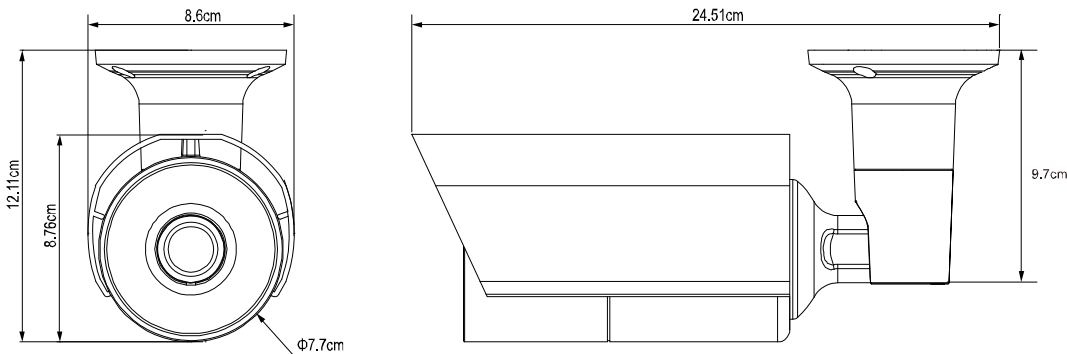

## ○ SPECIFICATIONS

■ Network	
LAN Port	YES
LAN Speed	10/100 Based-T Ethernet
Supported Protocols	DDNS, PPPoE, DHCP, NTP, SNTP, TCP/IP, ICMP, SMTP, FTP, HTTP, RTP, RTSP, RTCP, IPv4/IPv6, Bonjour, UPnP, DNS, UDP, IGMP, QoS, SNMP
ONVIF Compatible	YES (Profile S)
Number of Online Users	10
Security	(1) Multiple user access levels with password (2) IP address filtering (3) Digest authentication
Remote Access	(1) Internet Explorer on Windows operating system (2) CMS Lite, 32CH CMS software for Windows operating system (3) EagleEyes on iOS & Android mobile devices
■ Video	
Network Compression	H.265 / H.264 / MJPEG
Video Resolution	2592 x 1944 / 2048 x 1536 / 1920 x 1080 / 1280 x 720 / 640 x 480 / 320 x 240
Frame Rate	30/25 IPS
Multiple Video Streaming	4 (H.265 / H.264 / MJPEG)
■ General	
Image Sensor	1/2.9" SONY CMOS image sensor
Min Illumination	0.1 Lux / F1.4(Wide)~F2.8(Tele), 0 Lux (IR LED ON)
Shutter Speed	1/10,000 ~ 1/15 (Slow shutter)
S/N Ratio	More than 48dB (AGC off)
Lens	Motorized f2.8 ~ 12mm / F1.4 ~ F2.8 (Auto Focus)
Viewing Angle	Wide: 70.4° (Horizontal) / 65.6° (Vertical) / 87.4° (Diagonal) Tele: 25.9° (Horizontal) / 19.2° (Vertical) / 31.8° (Diagonal)
IR LED	6 units
IR Effective Distance**	Up to 50 meters
IR Shift	YES
Smart Light Control	YES
White Balance	ATW
AGC	Auto
IRIS Mode	AES
WDR	YES
POE	YES (IEEE 802.3af)
Defog	YES
External Alarm I/O	YES (1 input / 1 output)
Micro SD Card Slot	YES (up to 128GB)
RAM	20MB
IP Rating	IP66
Startup Temperature	0°C ~ 50°C
Operating Temperature	-40°C ~ 50°C
Operating Humidity	90% or less relative humidity
Power Source (±10%)	DC12V / 1A
Current Consumption (±10%)	225mA (IR LED OFF); 650mA (IR LED ON)
Power Consumption (±10%)	9.5W (PoE / PoN) ; 8W (DC Adapter)
Net Weight (kg)	0.91

## ○ DIMENSIONS

Dimensional tolerance:  $\pm 5\text{mm}$